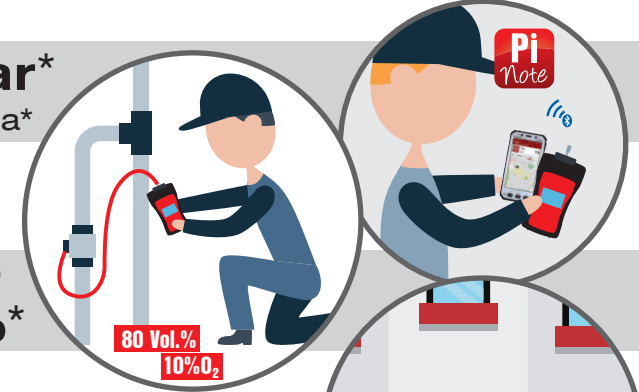

APPLICATION

0-1 bar*
0-0,1 MPa*

**0-100
Vol.%***

**0-100
%LEL***

50 ppm

0-1.000 ppm*

* Not all features are available for all countries.
Availability of features is subject to device
configuration and national regulations.
status 10/2018